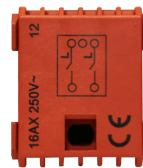

# CP45SP

## Switch module - Permanent double pole switch contact

### Product information:

---

The CP45SP is a 45 x 45 mm switch module with a permanent contact available in black color. The 45 x 45 mm size is compatible with CAYMON CASY303 and standard 45 x 45 mm mounting frames and cover plates. Electrical connection is made using screw terminals.